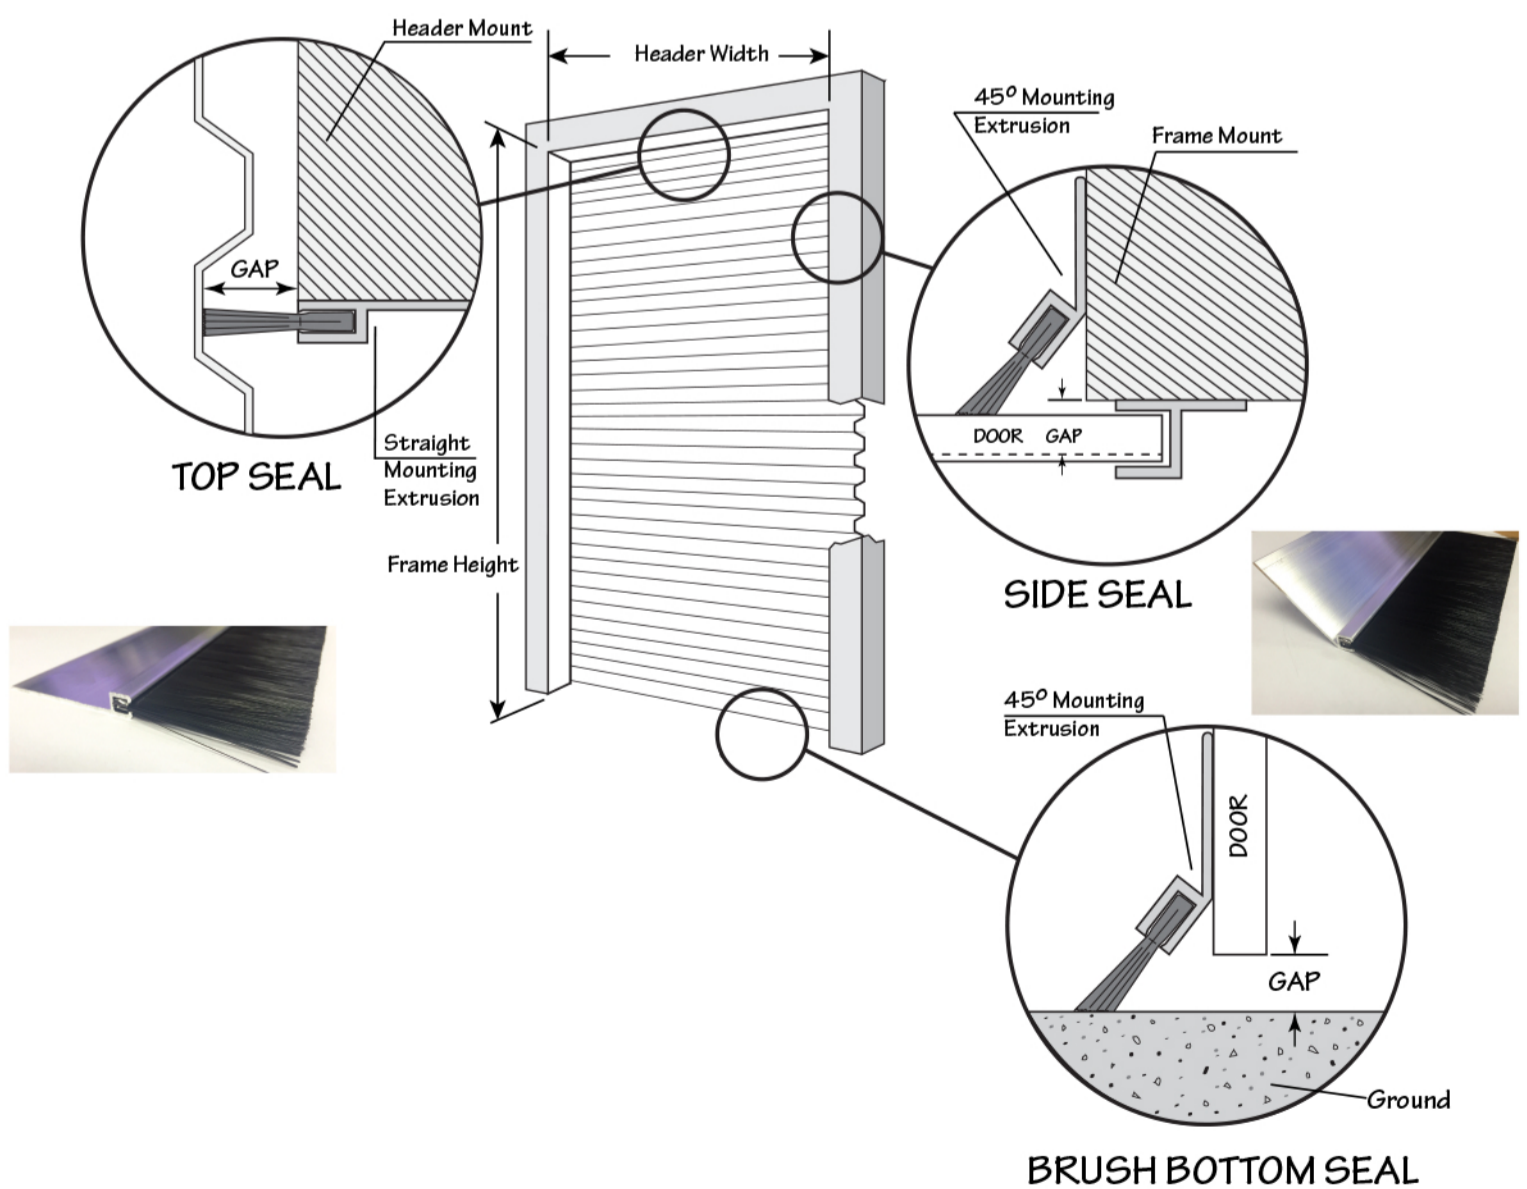

Self Storage Seals

WEATHERSTRIP BRUSH SEAL
for Rolling Curtain Doors

BLOCK DUST & DIRT

from covering your client's possessions

STOP PESTS, CRITTERS, & BIRDS

from getting to your client's valuables
without using harsh chemicals

SAVE MONEY ON YOUR CLIMATE CONTROLLED UNITS

hundreds of dollars lost in energy
through gaps in your doors

BRUSH SEALS CAN BE INSTALLED WHILE THE UNIT IS CLOSED

Self Storage Seals
selfstorageseals.com
a division of Memtech, Inc.

P: 800.634.4471
734.455.8550
F: 734.455.8552

Self Storage Seals

WEATHERSTRIP BRUSH SEAL
for Rolling Curtain Doors

**ALL BRUSH SEALS MOUNT ON THE EXTERIOR AND
CAN BE INSTALLED WHILE THE DOOR IS CLOSED**

For information about other **MEMTECH BRUSH SOLUTIONS** visit memtechbrush.com
Questions? Please call us at **800.634.4471** and talk to a real person.